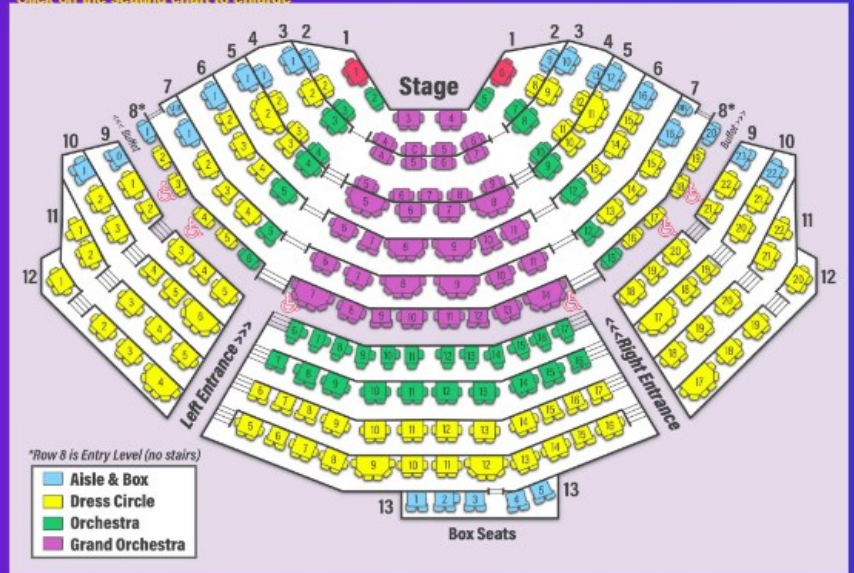

NEW THEATRE

2024-2025 Season

AISLE & BOX/DRESS CIRCLE	
Wednesday Matinee	38.25
Saturday Matinee	39.50
Sunday Evening - Friday Evening	54.00
Saturday Evening & Sunday Matinee	69.00
ORCHESTRA	
Wednesday Matinee	38.25
Saturday Matinee	39.50
Sunday Evening - Friday Evening	56.00
Saturday Evening & Sunday Matinee	71.00
GRAND ORCHESTRA	
Wednesday Matinee	38.25
Saturday Matinee	39.50
Sunday Evening - Friday Evening	58.00
Saturday Evening & Sunday Matinee	73.00

*Click on the seating chart to enlarge

[BUY GROUP TICKETS](#)

Group Tickets are for groups of 8 or more.

For fewer than 8 tickets, please go to [Single Tickets](#)

Please Note: prices vary for Summer Musical and Holiday Show Dates